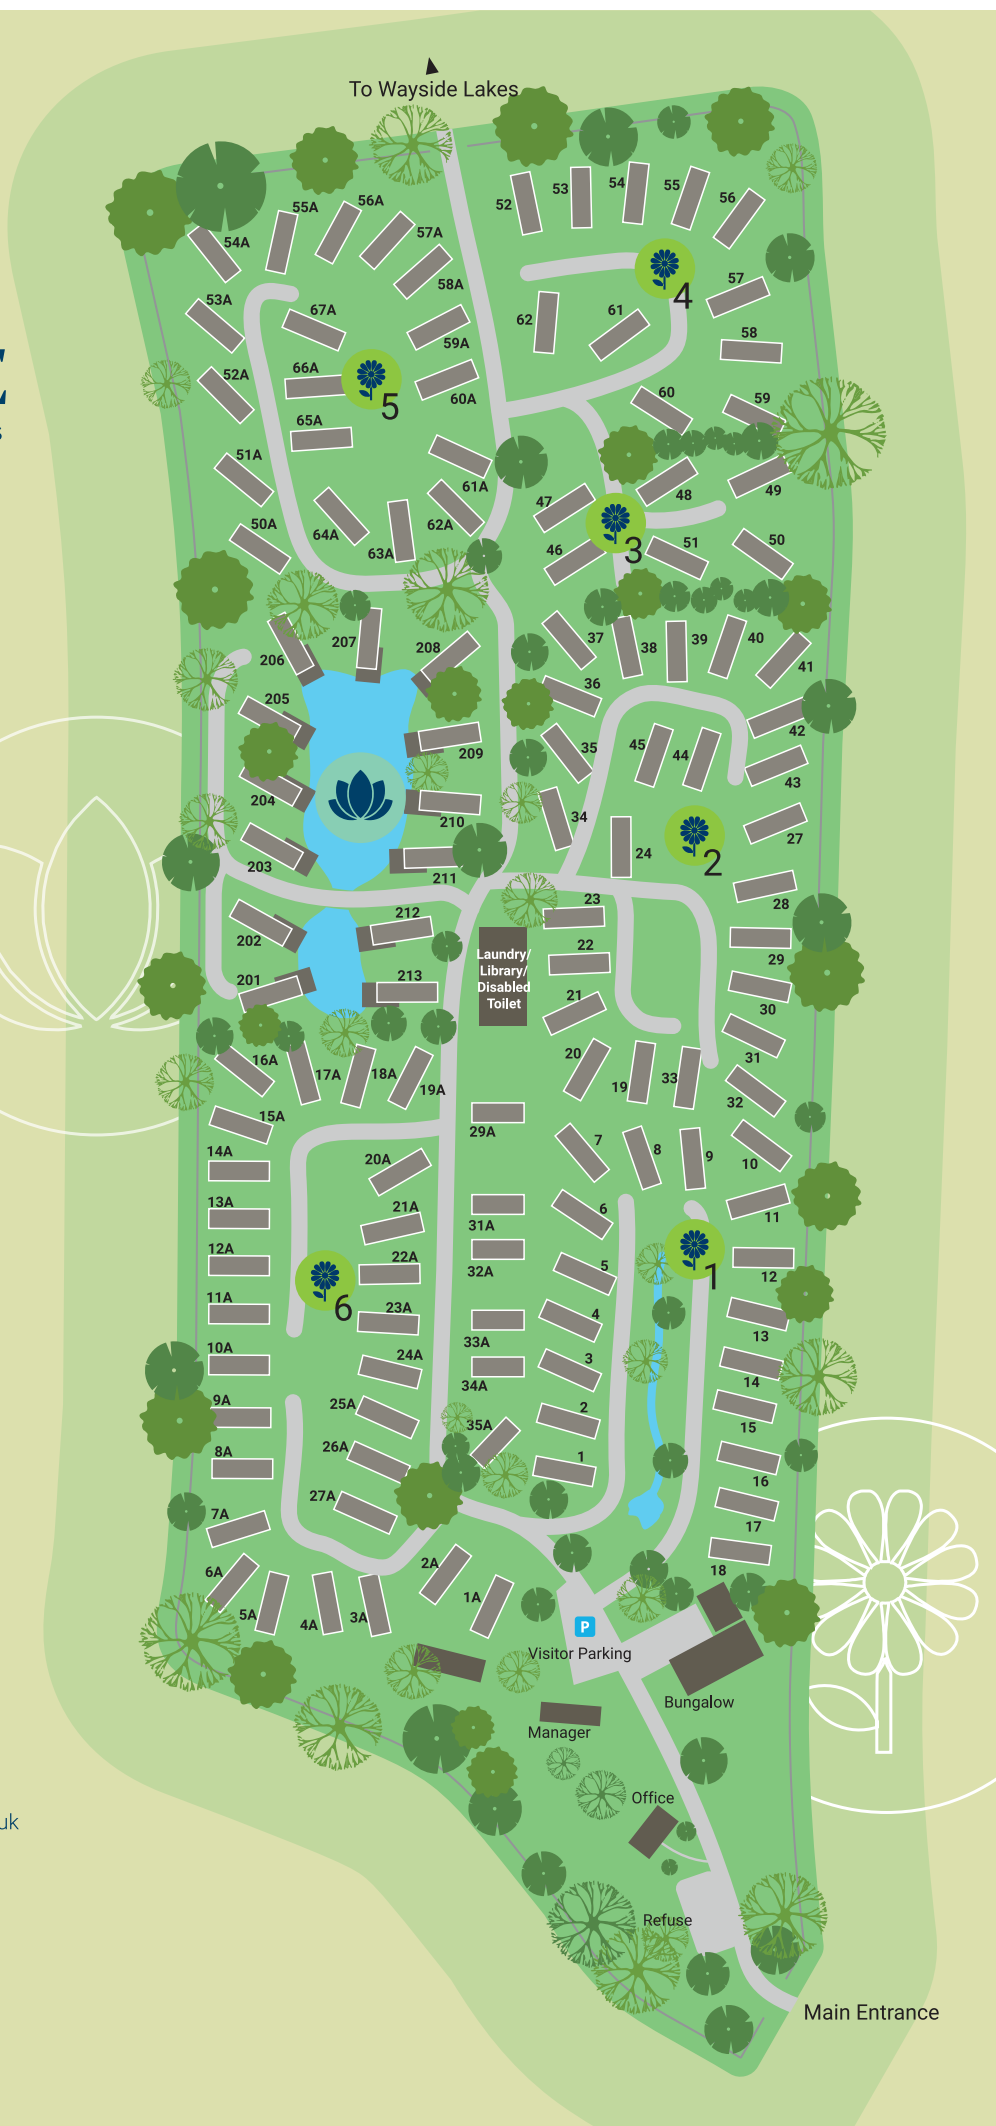

LOW MEADOWS
AREAS 1 TO 6

WATER GARDENS

Telephone 01751 472608
enquiries@waysideholidaypark.co.uk
waysideholidaypark.co.uk

Wayside Luxury Park Holidays
Wreton
Pickering
North Yorkshire
YO18 8PG